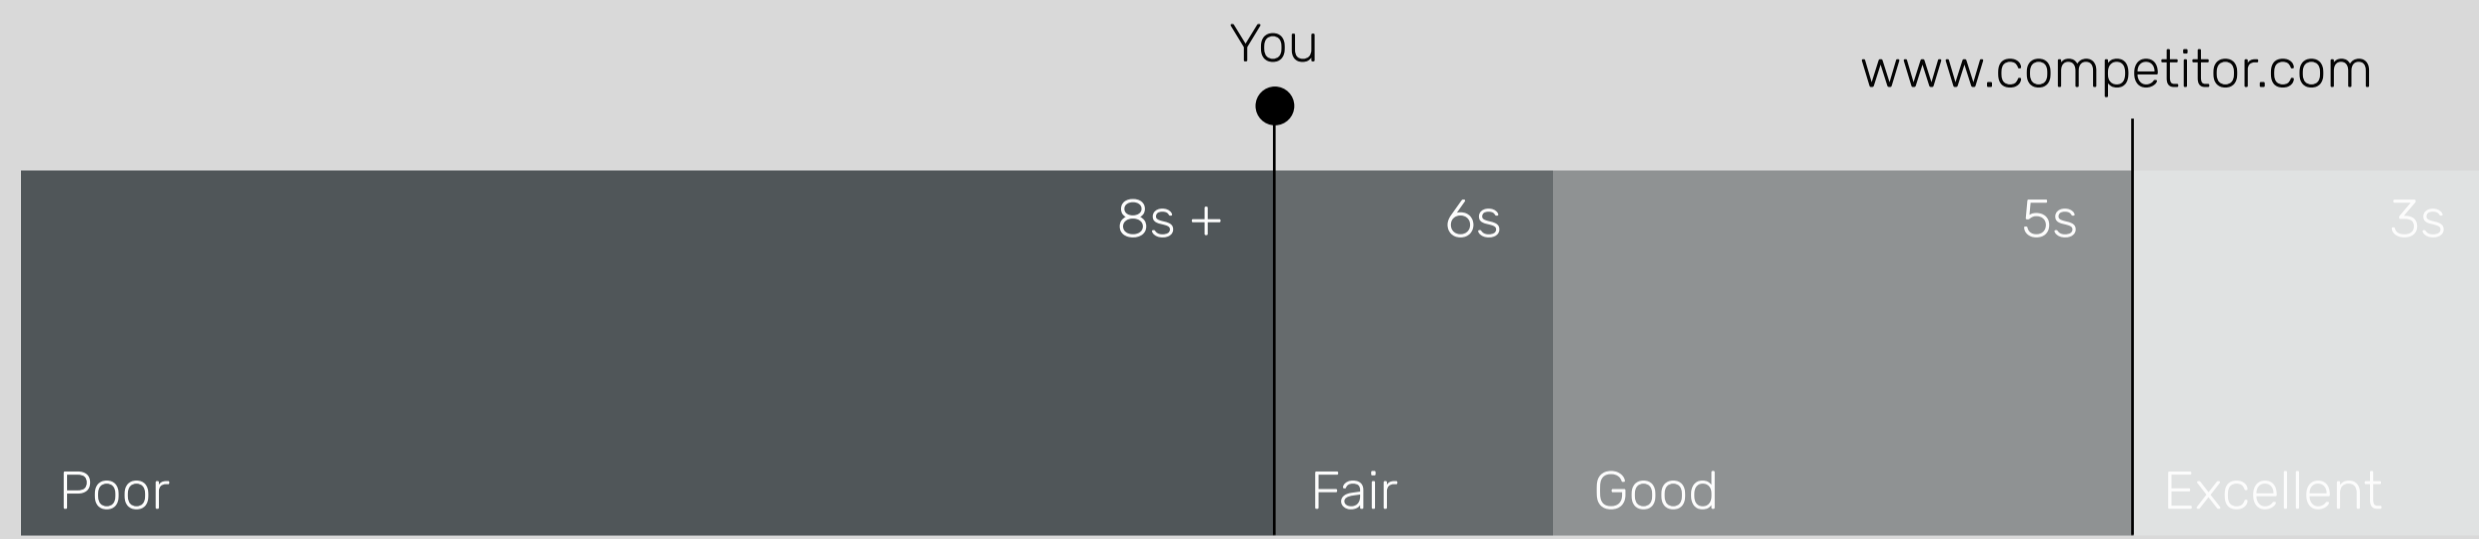

Can reduce overall loading time by:

~3s

Biggest Potential Page:

www.blueclaw.co.uk/thisisalink/slowpage

Want to see your fell report?

Industry Comparison

Currently, blueclaw.co.uk is slower than the top-performing sites within the creative industry.